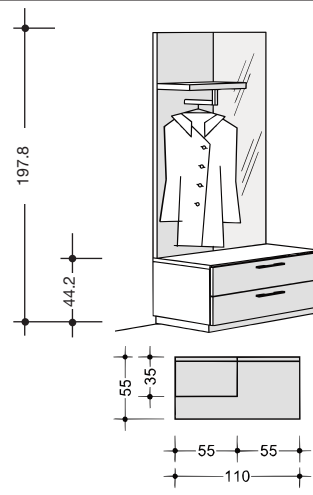

989107

989114

989108