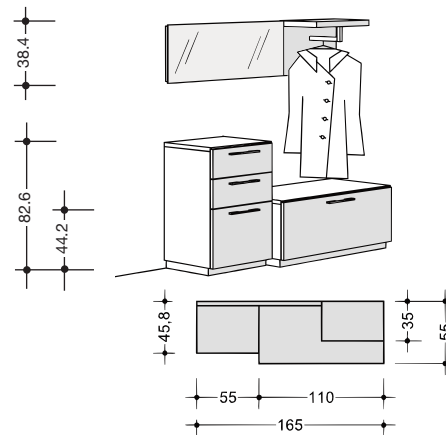

989107

989114

989108

989109

989110

989111

989112