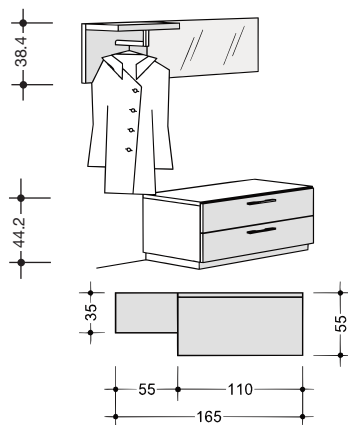

989107

989114

989108

989109

989110

989111

989112