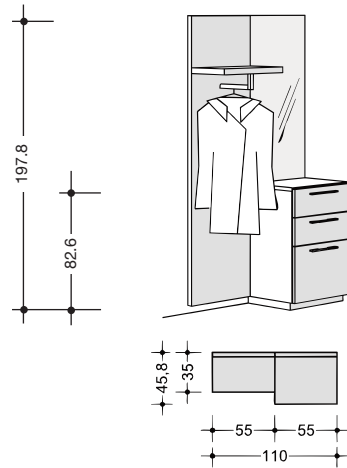

989107

989114

989108

989109

989110

989111

989112