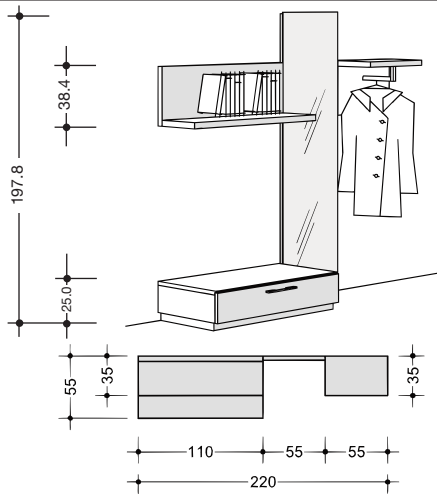

2 Raster angled shelf in walnut | 2 Raster angled shelf in high-gloss lacquer