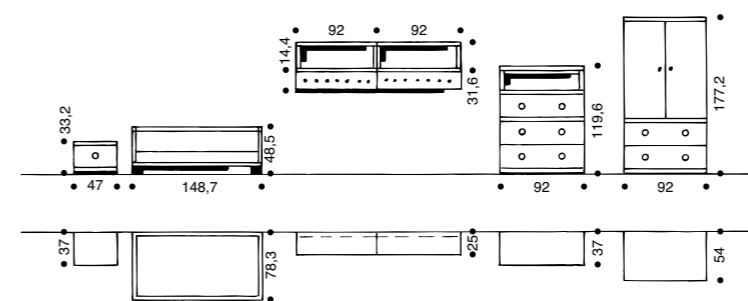

Three is a fantastic age. So is 4, and 5, and 6.

Children grow quickly; CASALINO grows with them and lasts an entire childhood. The combination of smooth polar white surfaces with the warmth of the dark walnut provides

a stunning contrast of light and dark. CASALINO is the perfect choice for the most important people in the world, your children!