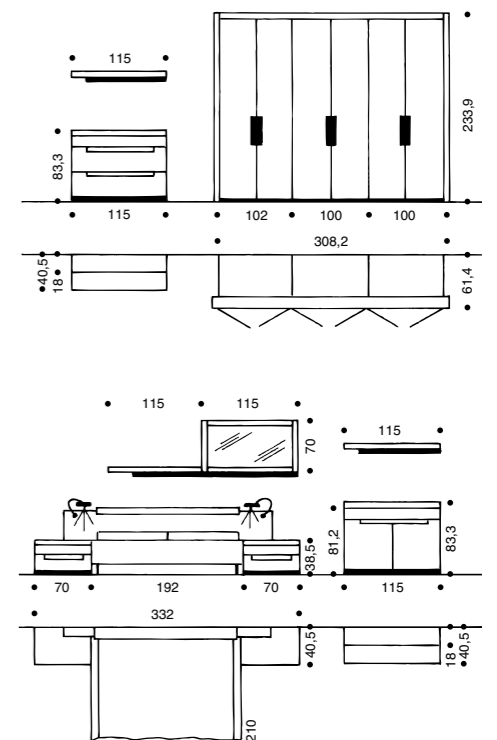

Forget about hotel beds! You will sleep better at home.

You will absolutely love coming home and unpacking your suitcases. White surfaces in combination with white lacquered glass create a serenely calming atmosphere.

Endless add-on system wardrobes as well as chests and consoles provide ample storage. Wall-mounted shelves and mirrors add gentle accents.