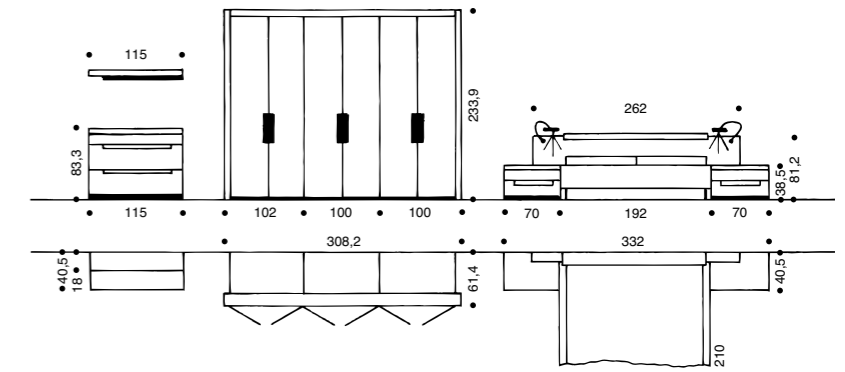

Striking contrasts. Beautifully staged.

Little subtleties make a big difference. CEPOSI is a sign of flair. Select dark shades for strong accents with a touch of elegance. In combination with white lacquer, the dark handles and passe-partout on the wardrobes, the drawers of consoles

and chests, the subtle leather application on the headboard of the bed as well as the table lamps make a striking style statement. Optional interior drawer lighting adds clever practicality: when opening the drawer, you see everything at a glance.