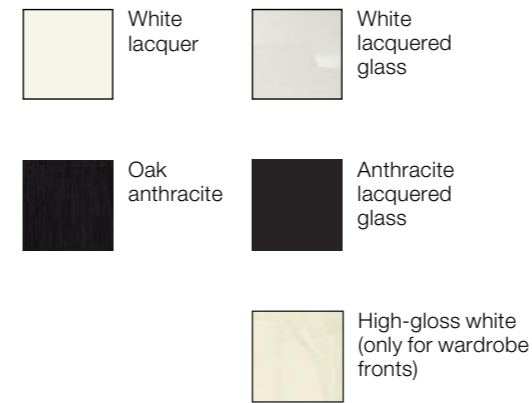

Sleep is amorphous. Structured beech gives it a natural shape.

In our dreams, the unconscious mind talks to us. Whether the decision for a bedroom in expressive structured beech is a conscious or an unconscious one – it certainly is the right one. CEPOSİ's clean and simple lines and contemporary design

perfectly highlight the natural character of the wood. This is particularly impressive if you choose the wardrobe doors in structured beech.

Accent colours:

Version: structured beech, high-gloss white, white lacquered glass

CEPOSİ

1 A mix of materials is very much in fashion. Genuine leather looks elegant and feels good. In white, it creates a fresh contrast to structured beech. The headboard can finish flush with the lower bed frame or overhang by 35 cm on each side. Both versions are available in four widths and three finishes.

2 Do you like your bedroom to be modern and comfortable? Then CEPOSİ in structured beech is the perfect choice for you. Create your individual combination of wall mounted shelves and wood-framed mirrors that are available in two sizes. The white lacquered glass front of the drawer enhances the beautiful wood surfaces of the chest.