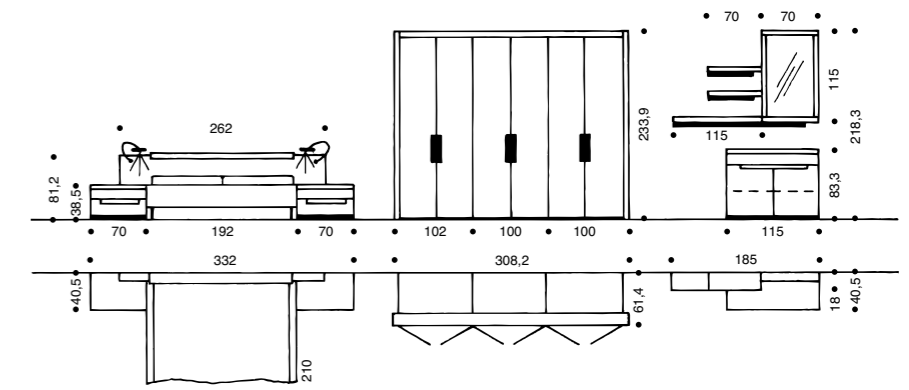

Sleep is amorphous. Structured beech gives it a natural shape.

In our dreams, the unconscious mind talks to us. Whether the decision for a bedroom in expressive structured beech is a conscious or an unconscious one – it certainly is the right one. CEPOSİ's clean and simple lines and contemporary design

perfectly highlight the natural character of the wood. This is particularly impressive if you choose the wardrobe doors in structured beech.

Accent colours: