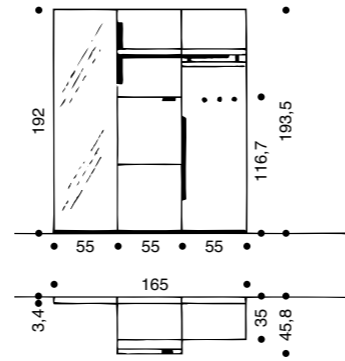

Intelligent storage.

ELEA is the perfect choice for difficult room layouts. Simply combine single units in 2 heights, wall-mounted and angular shelves or suspended units to suit your individual needs.

Adding hat racks, hanging rails, hooks, mirrors and any other useful accessories to the coat rack panel ensures multi-functional storage even when space is at a premium.