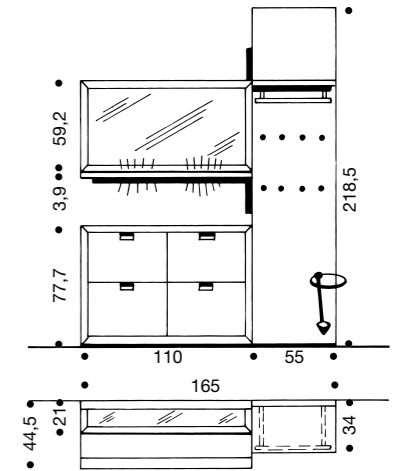

Enjoy a break in natural surroundings.

Experience frost, heat, rain, and even drought: simply take a closer look at the grain of your solid wooden LILIUM units and you will discover that every single piece has its own inimitable character. What they all have in common is that their simple elegance will make your entrance hall a naturally charming place to be. And show its owner to be a true lover of nature.