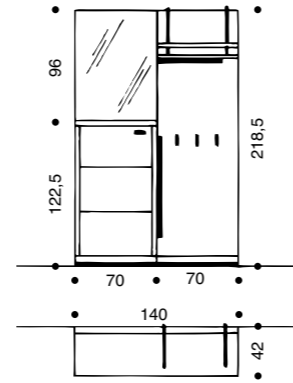

Endless choices.

The wide choice of single units will deliver perfect solutions for any space. Carcase and front versions can be combined to suit your individual requirements: there is a choice of

white lacquer, structured beech and walnut. Set additional accents by combining relief-planed and smooth surfaces.