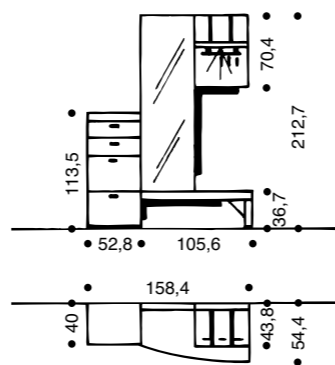

With SPECTRUM you get to know your entrance hall from the creative side.

If you use our SPECTRUM range and a little imagination to the full, you will find you have more room than you think. Because it ensures that not a single niche is left unused with its five different unit heights and three different widths. And, of course, it provides the customary hülsta quality from top to bottom.