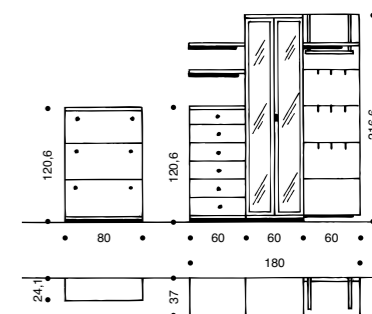

Intelligent storage.

ELEA is the perfect choice for difficult room layouts. Simply combine single units in 2 heights, wall-mounted and angular shelves or suspended units to suit your individual needs.

Adding hat racks, hanging rails, hooks, mirrors and any other useful accessories to the coat rack panel ensures multi-functional storage even when space is at a premium.