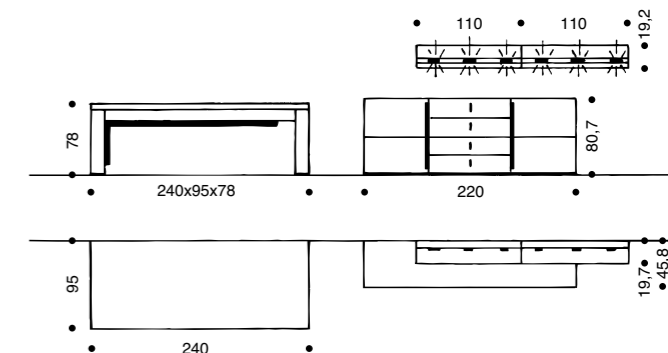

certainly bring an interesting and comfortable atmosphere to your living room whilst ELEA's strikingly simple design and relief planed surfaces enhance its natural beauty.

- 1 The 55 cm deep, 2 Raster lower section with upright rear panel and a flap provides ample space for a screen. Available in 55 cm, 110 cm and 165 cm widths, it can easily accommodate even larger TVs.
- 2 The 2 Raster suspended unit with flap is a real eye-catcher; even more so if you choose the lit version of the bronze glass compartment, which can be optionally on the left – as shown here – or on the right of the unit.
- 3 These wall-mounted shelves are available in 55 cm, 110 cm and 165 cm widths and – due to our special invisible brackets – seem to defy gravity.

Version: solid natural oak Dining table: ET 1400 Chairs: D 20

- 1 The 6 Raster ELEA highboard provides perfect solutions for storing all the useful bits and pieces in your dining room, which you would like to have to hand but not necessarily want to see. The stately 204.0 cm width, considerable 119.1 cm height and comfortable 45.8 cm depth provides you with ample storage space.
- 2 The middle section is available in two versions: either with two drawers at the bottom and 1 wooden/glass door with bronzed glass shelf at the top – this lit glass compartment is a real eye catcher – or with 6 recessed drawers that perfectly highlight the beautiful wood.
- 3 Both highboard versions feature a large wooden door on the left and right that are visually – but not functionally – divided in the centre. Behind each of these doors, 2 wooden fitted shelves provide plenty of storage on 3 generous levels.