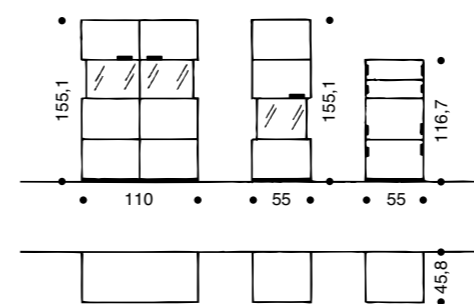

Individual dimensions of living.

From a physical point of view, each room has three dimensions. ELEA reveals another one – your individual one. It will have a lasting effect on your view of the living environment

and the way it is furnished. ELEA offers a wide choice of units in different heights, widths and front versions as well as bespoke productions to suit your requirements.

- 1 The 8 Raster high glass cabinets are optionally available with a glass compartment above – as shown here – or below the centre line.
- 2 A lower glass section provides a perfect view of the display when seated.
- 3 The 6 Raster single unit with 4 drawers provides ample storage on little floor space.

- 4 The most precious treasures can be lit to great effect behind bronze glass. The others will have to wait for their grand entrance behind wooden doors.
- 5 A stunning statement even on little floor space: the 11 Raster high ELEA glass cabinet is available with one door in 55 cm width or with two continuous doors in 110 cm width.