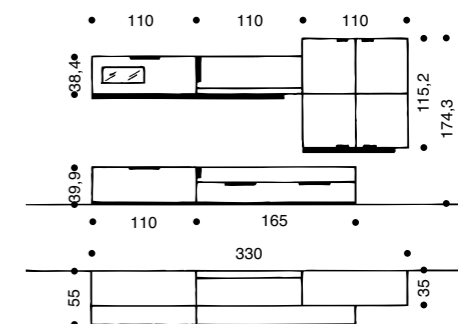

certainly bring an interesting and comfortable atmosphere to your living room whilst ELEA's strikingly simple design and relief planed surfaces enhance its natural beauty.

- 1 The 55 cm deep, 2 Raster lower section with upright rear panel and a flap provides ample space for a screen. Available in 55 cm, 110 cm and 165 cm widths, it can easily accommodate even larger TVs.
- 2 The 2 Raster suspended unit with flap is a real eye-catcher; even more so if you choose the lit version of the bronze glass compartment, which can be optionally on the left – as shown here – or on the right of the unit.
- 3 These wall-mounted shelves are available in 55 cm, 110 cm and 165 cm widths and – due to our special invisible brackets – seem to defy gravity.

Version: solid natural oak Dining table: ET 1400 Chairs: D 20

- 1 The 6 Raster ELEA highboard provides perfect solutions for storing all the useful bits and pieces in your dining room, which you would like to have to hand but not necessarily want to see. The stately 204.0 cm width, considerable 119.1 cm height and comfortable 45.8 cm depth provides you with ample storage space.
- 2 The middle section is available in two versions: either with two drawers at the bottom and 1 wooden/glass door with bronzed glass shelf at the top – this lit glass compartment is a real eye catcher – or with 6 recessed drawers that perfectly highlight the beautiful wood.
- 3 Both highboard versions feature a large wooden door on the left and right that are visually – but not functionally – divided in the centre. Behind each of these doors, 2 wooden fitted shelves provide plenty of storage on 3 generous levels.