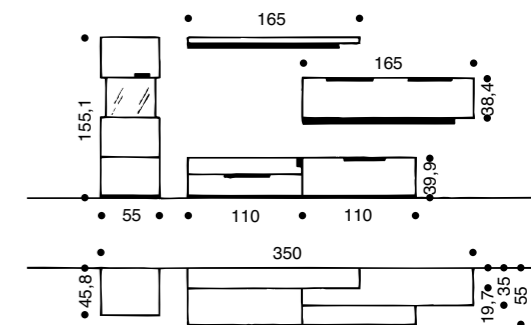

If you want to leave your mark, try something new.

Do you still remember the typical living room combinations of the 20th century? They used to be overpowering, dark and obtrusive. We at hülsta have come up with entirely

different ideas. The result: a light, simple, modern range. A puristic approach that will inspire you to choose your individual design. Stylish, natural comfort. ELEA.

GOOD PRICE?
Included!
Ask our qualified retail partners about our incredibly attractive special prices.