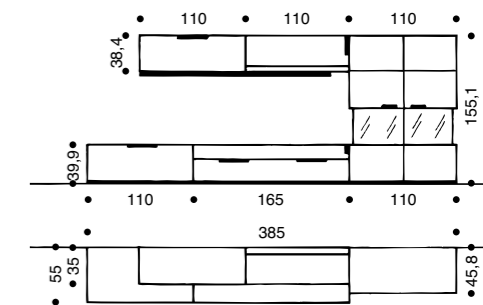

Perfection down to the last detail.

ELEA – a fabulous combination of design and nature. Solid structured beech will bring pure natural beauty into your home. The timelessly clear design will perfectly highlight the

character of the precious wood and make a discreetly elegant style statement.

- Solid structured beech
- Solid natural oak
- Fronts always in Solid structured beech, relief planed
- Fronts always in Solid natural oak, relief planed