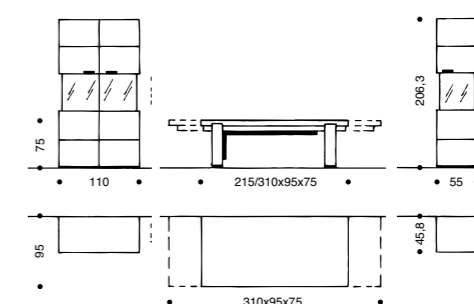

Individual dimensions of living.

From a physical point of view, each room has three dimensions. ELEA reveals another one – your individual one. It will have a lasting effect on your view of the living environment

and the way it is furnished. ELEA offers a wide choice of units in different heights, widths and front versions as well as bespoke productions to suit your requirements.

- 1 The 8 Raster high glass cabinets are optionally available with a glass compartment above – as shown here – or below the centre line.
- 2 A lower glass section provides a perfect view of the display when seated.
- 3 The 6 Raster single unit with 4 drawers provides ample storage on little floor space.

- 4 The most precious treasures can be lit to great effect behind bronze glass. The others will have to wait for their grand entrance behind wooden doors.
- 5 A stunning statement even on little floor space: the 11 Raster high ELEA glass cabinet is available with one door in 55 cm width or with two continuous doors in 110 cm width.