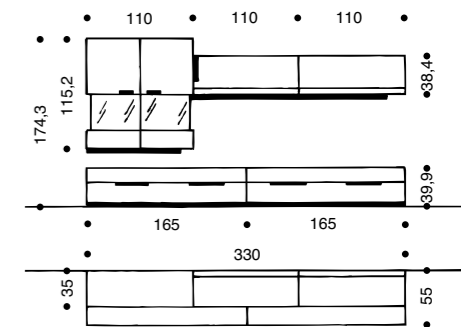

Living rooms.

Structured beech, the beautiful wood used for ELEA, is precious, durable and full of character. During the manufacturing process, we preserve the vital elasticity of the wood, a sign

of its genuineness. In our 5-layer-board, the natural properties of the wood reduce any unwelcome warping of the material whilst maintaining its solid look.

GOOD PRICE?
Included!
Ask our qualified retail partners about our incredibly attractive special prices.

Version: solid structured beech