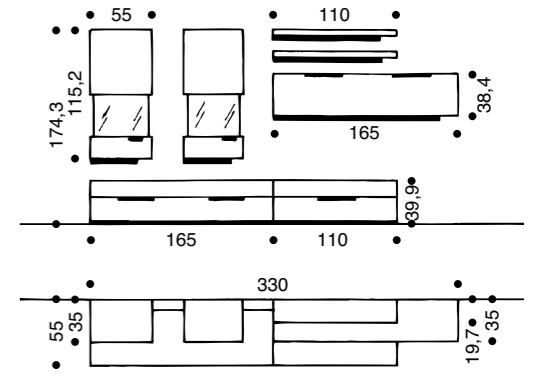

Follow your heart.

ELEA is an original and sustainable range made from precious, elegant wood. This flexible range provides stunningly different and individual combination using amazingly few components. A puristic approach combined with clean

lines and uncluttered simplicity delivers a striking, timeless design. Giving a contemporary edge to classic living, it adds an excitingly unusual visual impact.