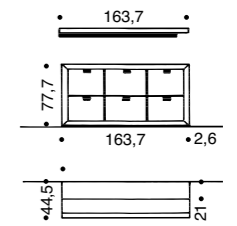

Version: solid alder

Once upon a time ...

Every single tree has a story to tell. Our cabinetmakers use all of their knowledge and craftsmanship in order to maintain and bring out their full character. You will experience it every day ...