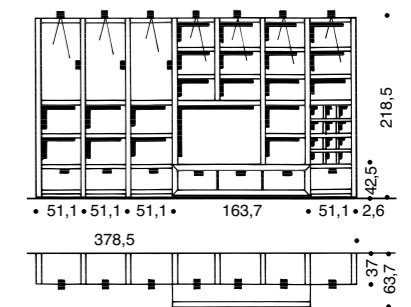

Version: solid alder

Once upon a time ...

Every single tree has a story to tell. Our cabinetmakers use all of their knowledge and craftsmanship in order to maintain and bring out their full character. You will experience it every day ...