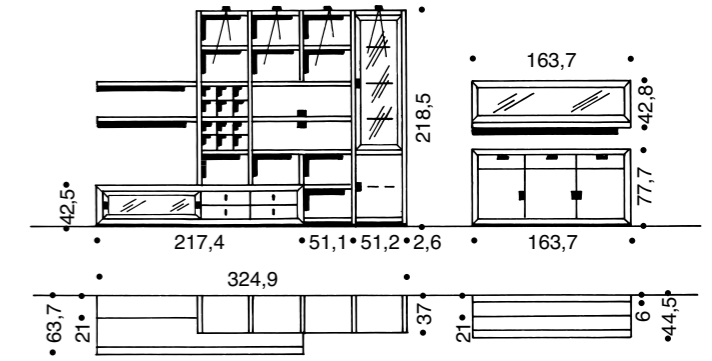

Version: solid alder Table: ET 800 Chairs: D 4

1 Suitable as bar compartment or writing desk. The upper flap of the functional compartment opens parallel to the shelving combination. The lower flap can be used for storage or as a writing desk.
2 The corners of the fronts and frames are mitred. An eye-catching example of perfect craftsmanship.