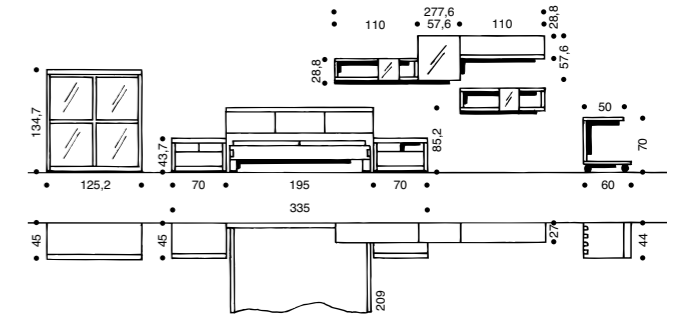

The secret of MANIT is the power of tranquillity.

An excitingly tranquil picture? This is not a contradiction in itself: solid oak and MANIT's geometric shapes provide

warmth, tranquillity and comfort, whilst the perfectly finished glass and leather surfaces add a striking contrast.

MANIT