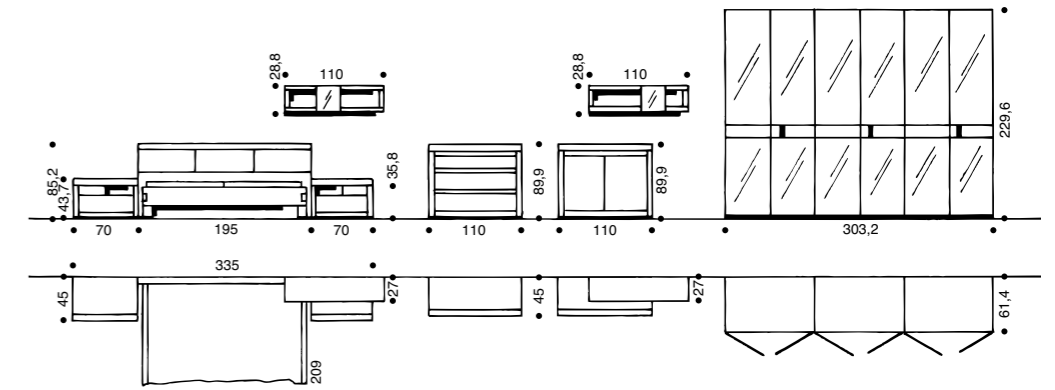

values ensure enjoyment for years to come and belong together just as solid alder and white glass.

Version: solid alder, white lacquered glass

Version: solid alder

1 If you take away every unnecessary feature from the design of a chest, you get close to MANIT. In combination with the wood carcass, the doors with the white glass look simple yet elegant.