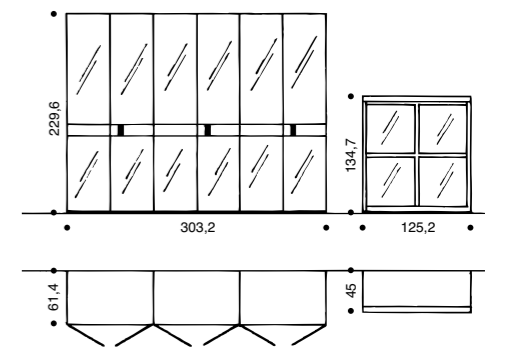

The secret of MANIT is the power of tranquillity.

An excitingly tranquil picture? This is not a contradiction in itself: solid oak and MANIT's geometric shapes provide

warmth, tranquillity and comfort, whilst the perfectly finished glass and leather surfaces add a striking contrast.

MANIT