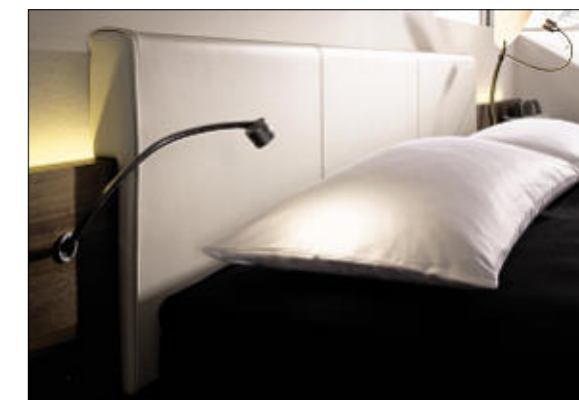

Please take a seat! There is plenty of room.

Do you have a large bedroom? If yes, make perfect use of the available space. MIOLETTO offers a comfortable wardrobe system with an endless add-on principle that allows you to extend the wardrobe to suit your individual

requirements. Clever corner solutions are also possible. Should it be too far a walk, you can always have a little rest on the upholstered footboard extension.