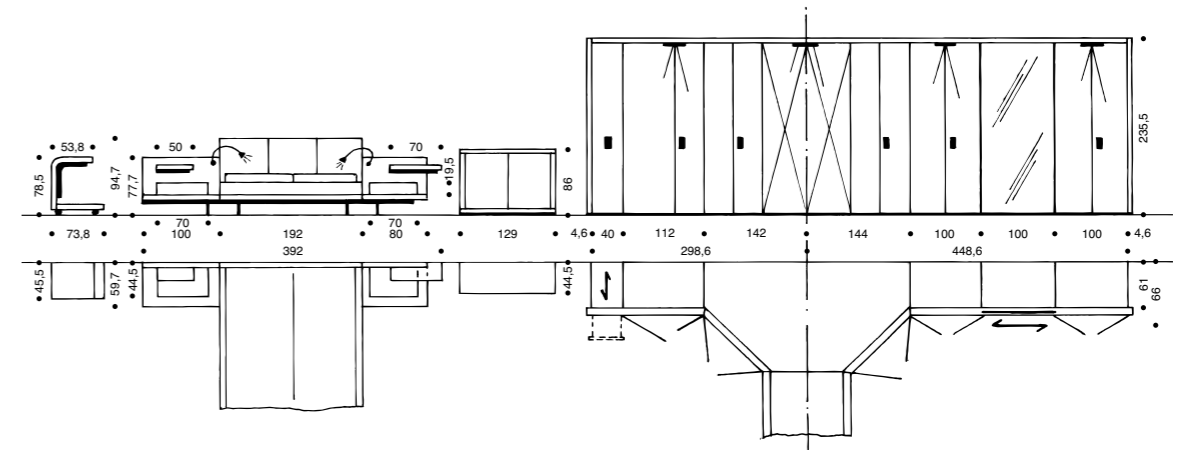

Version: walnut, white lacquer

1 No witchcraft: MIOLETTO turns a useless corner into a comfortable walk-in wardrobe, offering unforeseen space and splendid tidiness.

2 The bed height is also linked to comfort: if you choose the higher version, you will not only effortlessly get out of bed but also gain additional useful storage space below the bed.