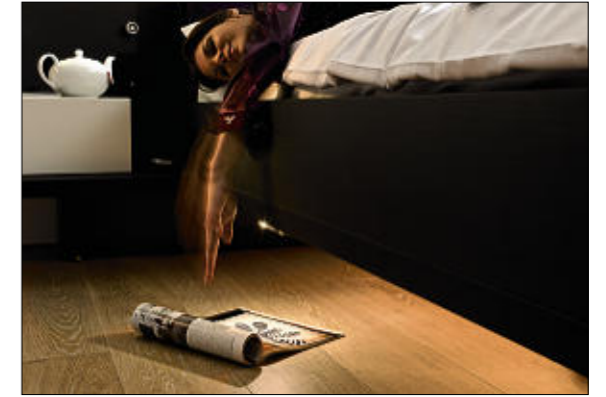

MIOLETTO allows you to create a unique atmosphere. Efficiently indirect and continuously dimmable in the headboard section. Glare-free and comfortable as

LED-bedside lighting with motion sensor in darkness. Can be slid in and swing out as a LED bed reading light in the side-extension of the headboard.