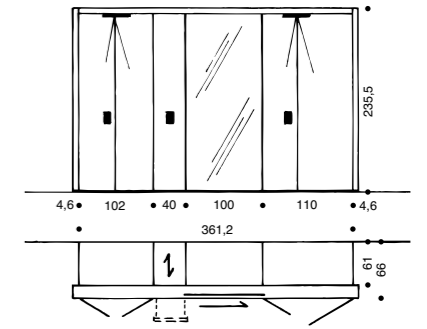

Slim silhouette with inner values.

Functional pull-out units – irreplaceable in pharmacies and kitchens for a long time – offer perfect and accessible storage for bits and pieces using little floor space.

MIOLETTO has recently discovered this useful helper for the bedroom.

Version: oak anthracite, white lacquer