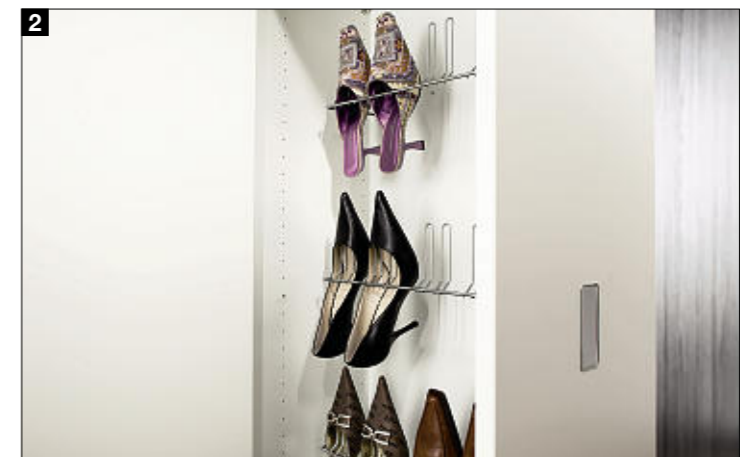

Version: oak anthracite, white lacquer

Slim silhouette with inner values.

Functional pull-out units – irreplaceable in pharmacies and kitchens for a long time – offer perfect and accessible storage for bits and pieces using little floor space.

MIOLETTO has recently discovered this useful helper for the bedroom.

Version: oak anthracite, white lacquer

- 1 Lengthways or crossways – the handbag shelves with metal supports in different sizes provide the perfect space for any bag format.
- 2 Each shoe holder can take two pairs of shoes. Up to three sets of 2 can be fitted into each functional pull-out unit.
- 3 Beloved accessories are always at hand in these beige coloured fabric boxes. A set of two fits on one fitted shelf.