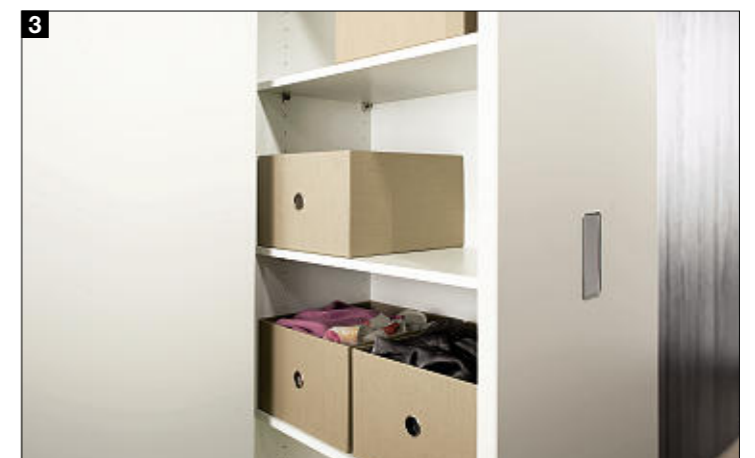

Version: oak anthracite, white lacquer

Slim silhouette with inner values.

Functional pull-out units – irreplaceable in pharmacies and kitchens for a long time – offer perfect and accessible storage for bits and pieces using little floor space.

MIOLETTO has recently discovered this useful helper for the bedroom.

Version: oak anthracite, white lacquer

- 1 Lengthways or crossways – the handbag shelves with metal supports in different sizes provide the perfect space for any bag format.
- 2 Each shoe holder can take two pairs of shoes. Up to three sets of 2 can be fitted into each functional pull-out unit.
- 3 Beloved accessories are always at hand in these beige coloured fabric boxes. A set of two fits on one fitted shelf.