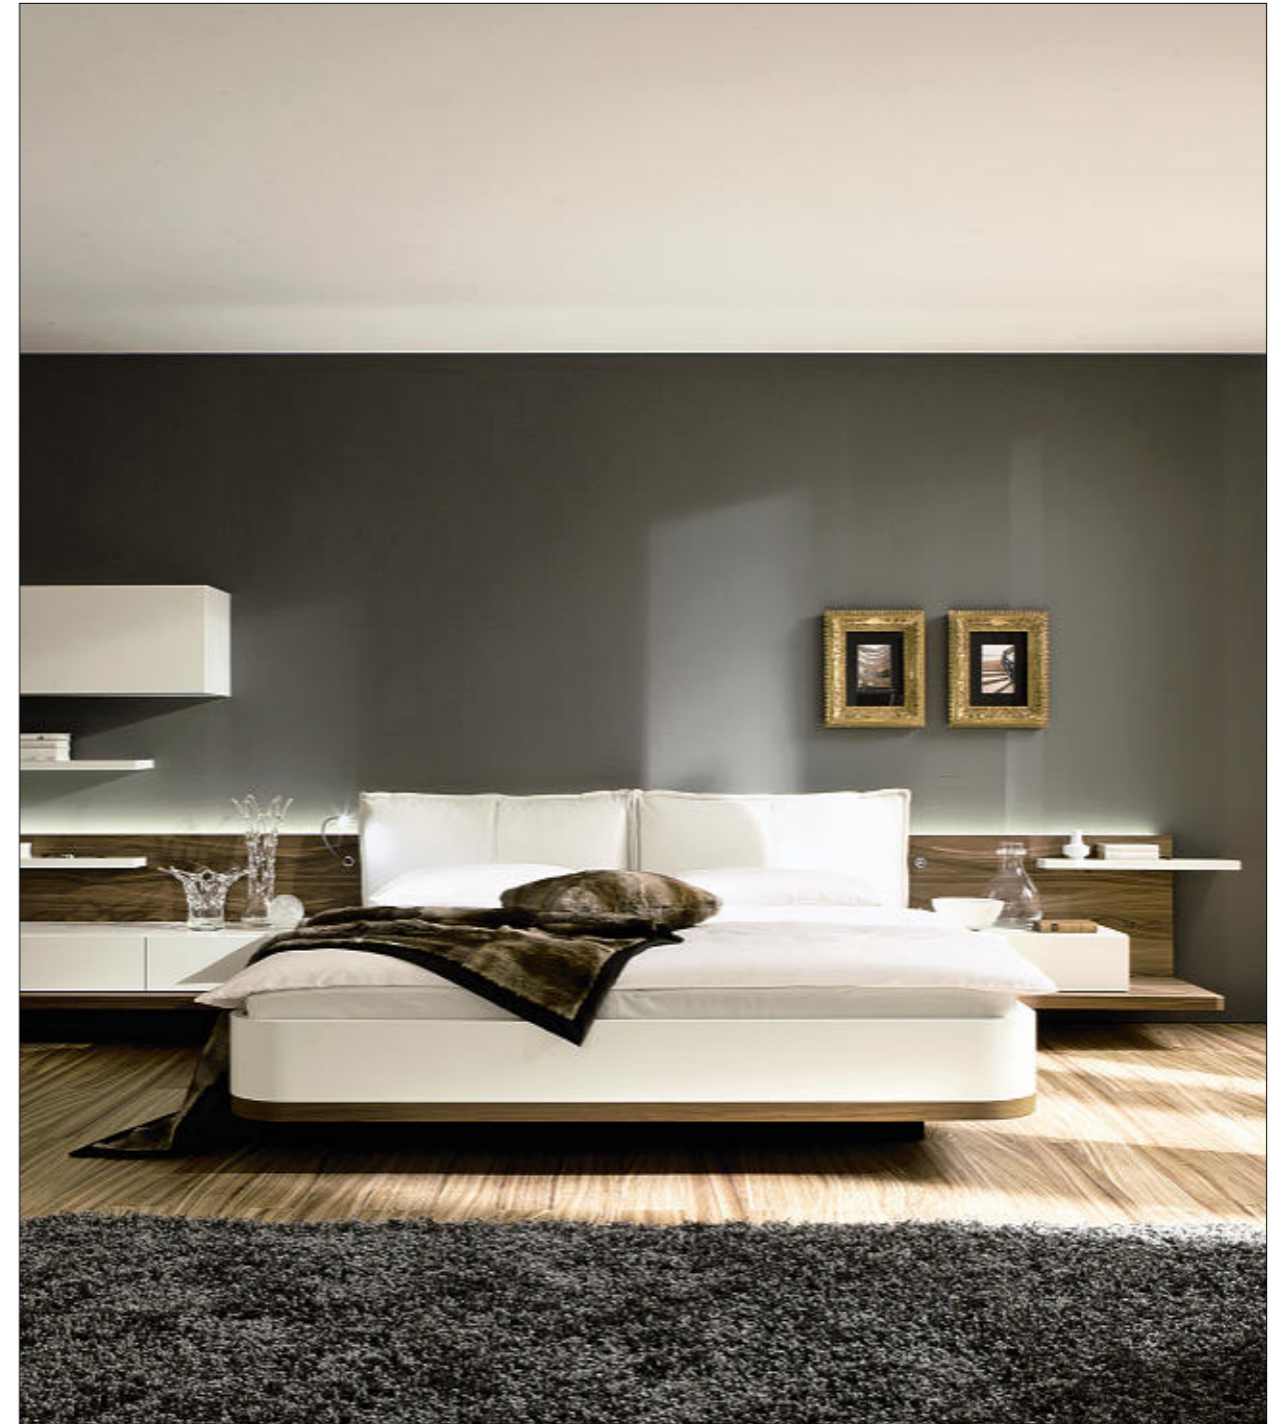

- Light – functional and atmospheric**
- 10 Slide-in and swing-out LED bed reading light
 - 11 Orientating LED bedside lighting with motion sensor
 - 12 Drawer unit with practical LED interior lighting
 - 13 Indirect ambient lighting – highlights the room design

MIOLETTO compact

hülsta

Relaxed. The comfort of a beautiful bedroom turns your free time into a little holiday. The open mobile side table is always at hand.

Soloist. The free-standing dressing table with lively curves is available in oak anthracite, white lacquer or walnut, with or without mirror.

Adjustable. If you like watching TV in bed, you will love this flat screen bracket that offers perfect viewing, being adjustable in three dimensions. If required, the TV can be concealed behind the sliding door.