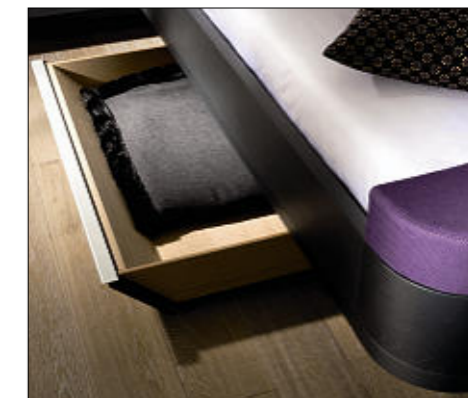

Excitingly sensual. With surprising details.

A MIOLETTO bedroom will make your heart beat faster. Extravagant colours and exceptional shapes – pure temptation. You will be surprised by how much practicality is

hidden by this glamorous range, such as the ample storage in the clever lower section of the bed unit or in the bed box.

Version: oak anthracite, white lacquer

MIOLETTO

Lighting effects. To see and to be seen.

MIOLETTO allows you to create a unique atmosphere. Efficiently indirect and continuously dimmable in the headboard section. Glare-free and comfortable as

LED-bedside lighting with motion sensor in darkness. Can be slid in and swing out as a LED bed reading light in the side-extension of the headboard.

MIOLETTO compact

hülsta

Relaxed. The comfort of a beautiful bedroom turns your free time into a little holiday. The open mobile side table is always at hand.

Soloist. The free-standing dressing table with lively curves is available in oak anthracite, white lacquer or walnut, with or without mirror.