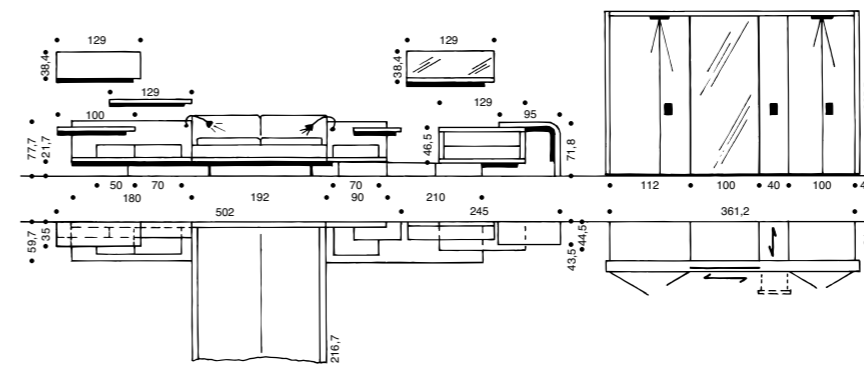

Cushion comfort.

Read, watch TV, have breakfast, chat on the phone – if you want your bed to be more than a simple lying surface, you will appreciate these plump cushions that make sitting

in bed very comfortable. MIOLETTO offers high-quality cushions made from fine fabrics or leather in five colours, either matching the bed or adding fresh accents.